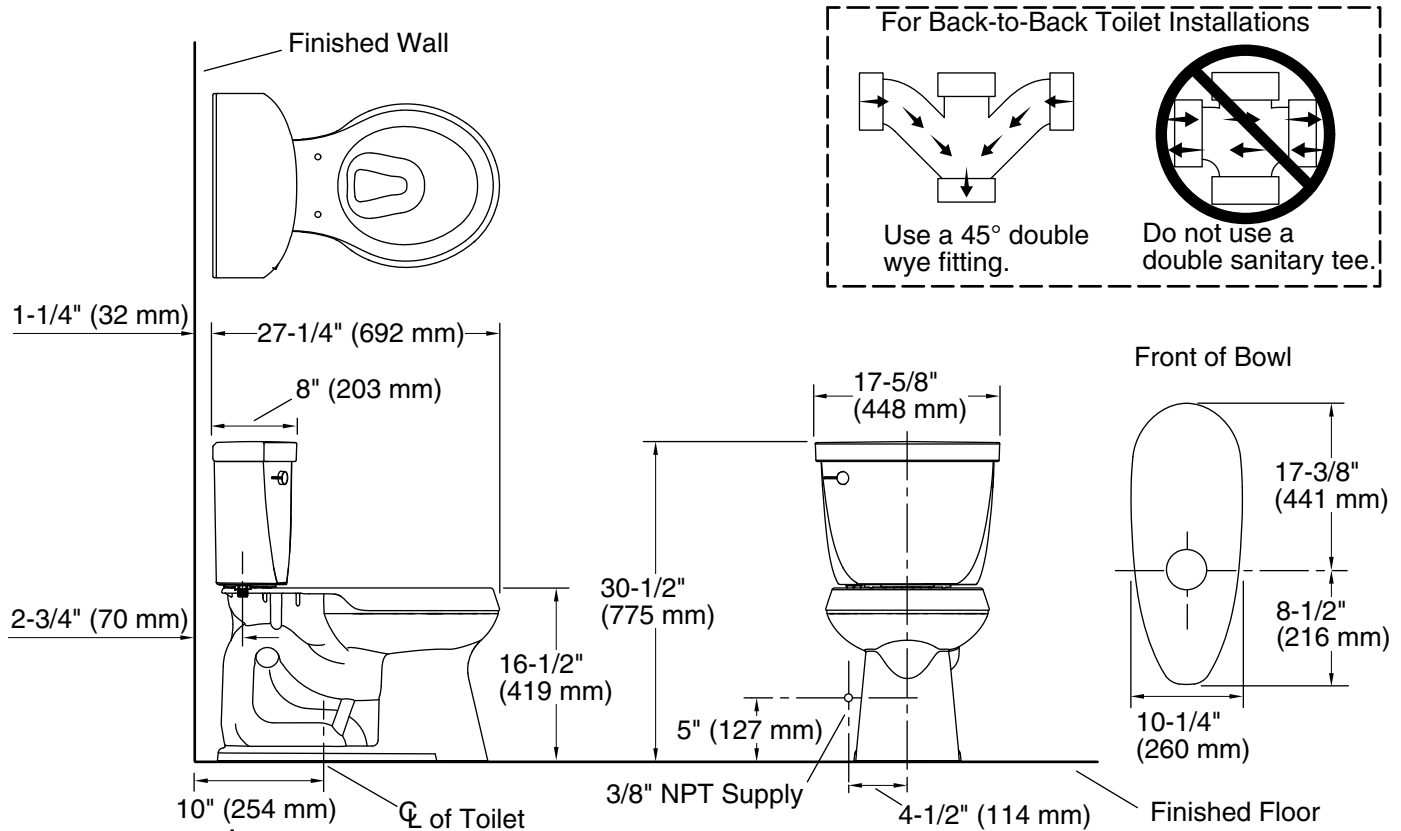

Cimarron® Comfort Height®

Two-piece round-front chair height toilet
K-3851

Features

- Two-piece design.
- Round-front bowl offers an ideal solution for smaller bathrooms and powder rooms.
- Comfort Height® feature offers chair-height seating that makes sitting down and standing up easier for most adults.
- 1.28 gpf (4.8 lpf).
- 2-1/8" (54 mm) fully glazed trapway.
- Left-hand Polished Chrome trip lever.
- Combination consists of the K-4829 bowl and the K-4166 tank.
- Coordinates with other products in the Cimarron collection.

Available Colors/Finishes

Color tiles intended for reference only.

Color Code Description

	0	White
	96	Biscuit

THE BOLD LOOK
OF **KOHLER**®

Technical Information

All product dimensions are nominal.

Toilet type:	Two-piece, Floor-mount
Waste Outlet:	Floor
Bowl shape:	Round-front
Flush type:	AquaPiston®
Trap passageway:	2-1/8" (54 mm)
Water Consumption	
Full:	1.28 gpf (4.8 lpf)
Water surface size:	11" x 8-3/4" (279 mm x 222 mm)
Rim to water surface:	5-1/4" (133 mm)
Rough-in:	10" (254 mm)
Seat-mounting holes:	5-1/2" (140 mm)

Notes

Install this product according to the installation instructions.

For back-to-back toilet installations: Use only a 45° double wye fitting.

ADA compliant when installed to the specific requirements of these regulations.

Plumbing codes may require elongated toilets and elongated, open-front seats in public bathrooms.

Accessibility standards may require controls to be located on the open side of the toilet.